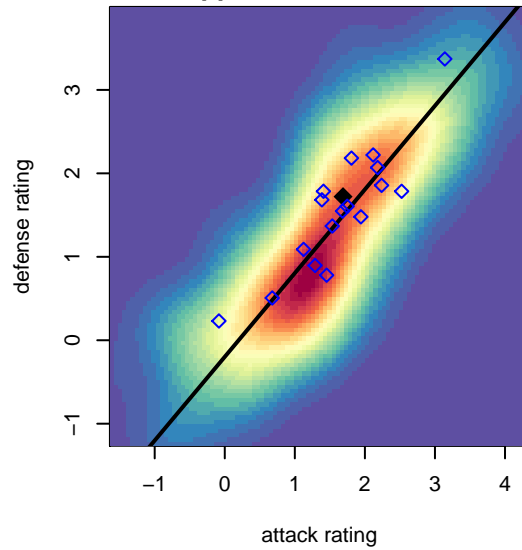

**attack and defense rating
relative to others at age
and all opponents in last 13 months**