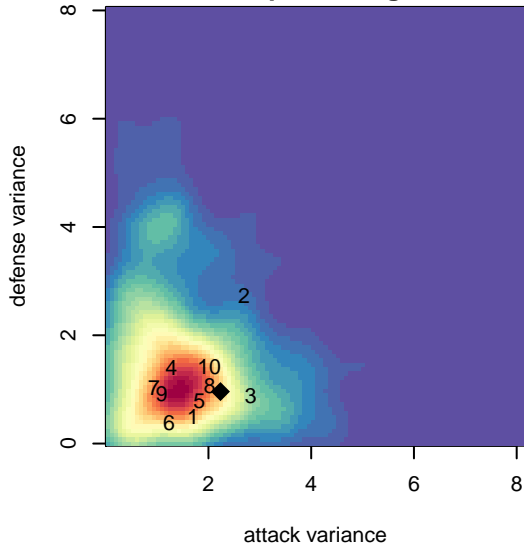

RSA Elite Black G04

Rainier Soccer Alliance
 , WA
 G04 total strength=1292
 attack=5.41 defense=5.59
 fall league = PSPL WSPL U14
 spr league = Spr PSPL - '04 Super 2 U14
 notes= Chistensen 2017

alt names used:
 RSA ELITE G04 BLACK
 RSA Elite G04 Black
 RSA ELITE G04 Christensen Black
 RSA ELITE G04 Christensen Black
 RSA ELITE G04 CHRISTENSEN BLACK (WA)

Venues played:
 2017 Starfire Spring Classic GU14
 2017 PCU Summer Classic Silver
 2017 PSPL WSPL U14
 2017 Spr PSPL - '04 Super 2 U14
 2017 WA Cup U14 Silver U14

**attack and defense variance (black dot)
relative to other teams
and top 10 in region**