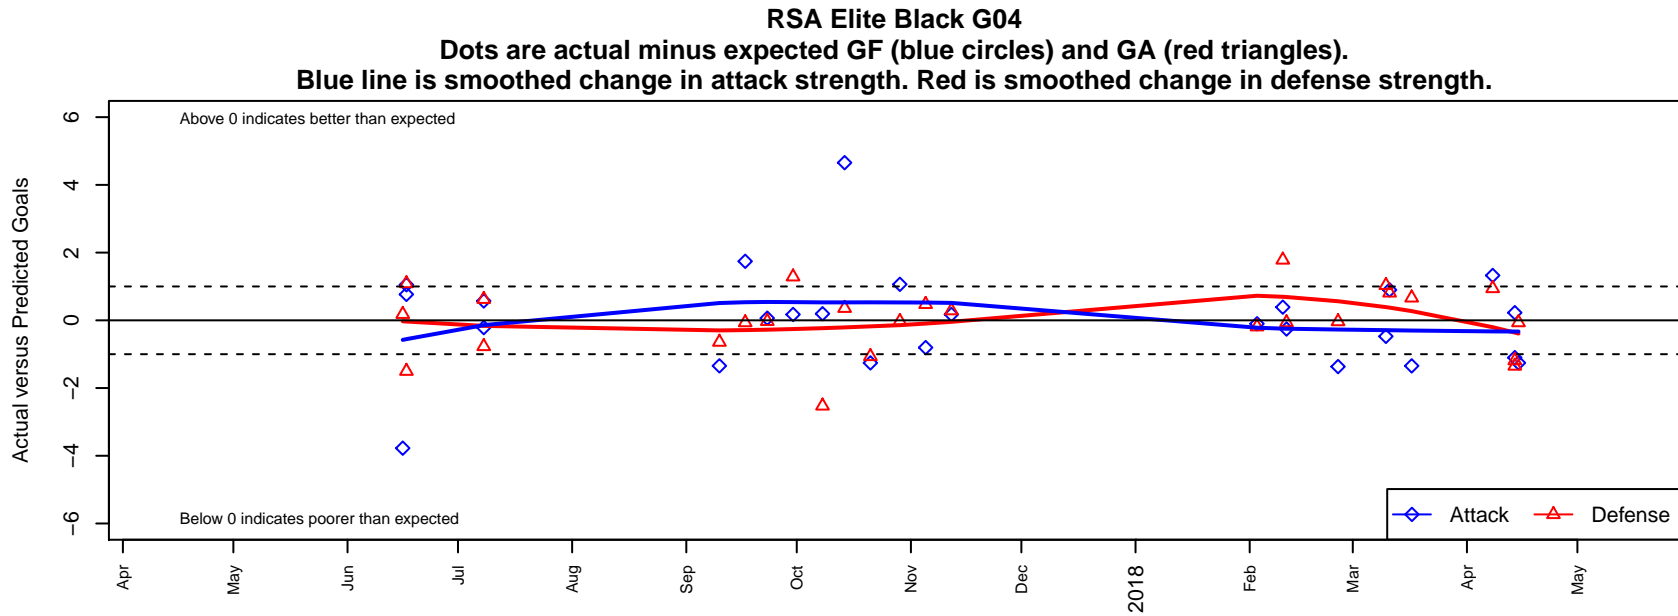

RSA Elite Black G04

Rainier Soccer Alliance
 , WA
 G04 total strength=1292
 attack=5.41 defense=5.59
 fall league = PSPL WSPL U14
 spr league = Spr PSPL - '04 Super 2 U14
 notes= Chistensen 2017

alt names used:
 RSA ELITE G04 BLACK
 RSA Elite G04 Black
 RSA ELITE G04 Christensen Black
 RSA ELITE G04 Christensen Black
 RSA ELITE G04 CHRISTENSEN BLACK (WA)

Venues played:
 2017 Starfire Spring Classic GU14
 2017 PCU Summer Classic Silver
 2017 PSPL WSPL U14
 2017 Spr PSPL - '04 Super 2 U14
 2017 WA Cup U14 Silver U14

**attack and defense variance (black dot)
relative to other teams
and top 10 in region**