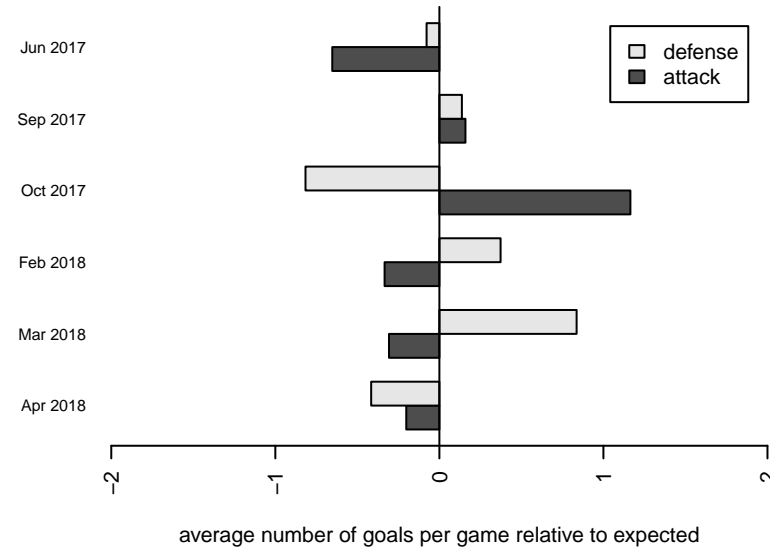

Performance relative to 13 month average