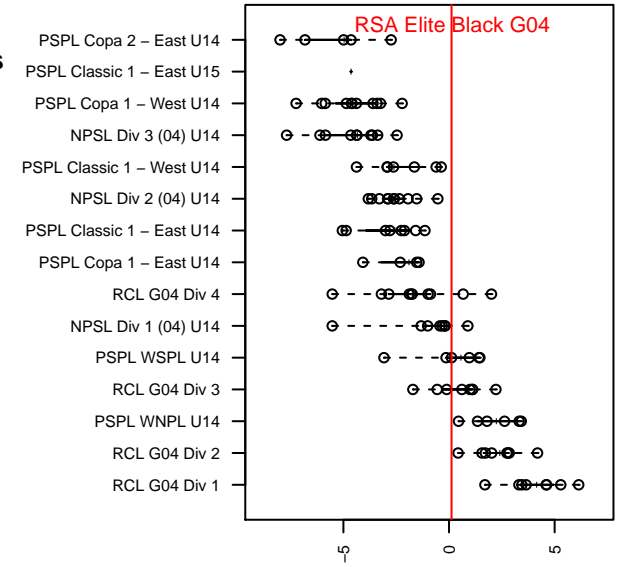

**attack and defense rating
relative to others at age
and all opponents in last 13 months**